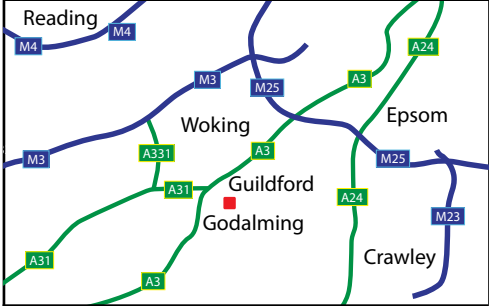

Head Office
 Court Barn, Littleton Lane
 Guildford GU3 1HW
 Tel 01483 302728

Head Office

Exit the A3 at the Compton/Godalming exit. Take the B3000 through Compton village. Towards the end of the long straight turn left onto Stakescorner Road, which becomes Littleton Lane: Court Barn is on the left.

* Sandy Lane is not suitable for larger vehicles: vans and lorries must enter from the B3000 (Stakescorner Road).